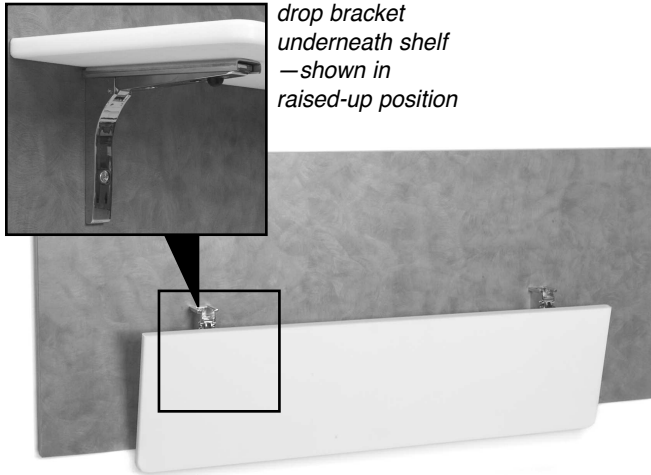

## Short Form Specifications

Eagle Drop Shelf, model \_\_\_\_\_. (Poly, Richlite®, or 16 gauge type 304 stainless steel with wooden core) 3/4"-thick. Comes with two chrome-plated drop brackets, shipped loose for ease of field installation. Available in 10" and 12" widths, and 24" through 36" lengths.

### Features

- 3/4" (19mm)-thick shelves feature rounded edges for safety.
- Shelves available in poly, Richlite®, or 16/304 stainless steel with wooden core.
- Comes with two drop brackets and six screws\*.
- Chrome drop brackets are shipped loose for fast and easy field installation.
- 10" and 12" (254 and 305mm) widths available.
- Lengths available range from 24" to 36" (610 to 914mm).
- Weight capacity of 80 lbs. (36.3 kg).