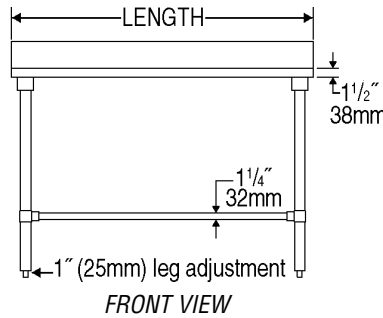

model #	# of legs	width		length		weight	
		in.	mm	in.	mm	lbs.	kg
T2424GTEB-BS	4	24"	610	24"	610	41	18.6
T2430GTEB-BS	4	24"	610	30"	762	46	20.9
T2436GTEB-BS	4	24"	610	36"	914	51	23.1
T2448GTEB-BS	4	24"	610	48"	1219	61	27.7
T2460GTEB-BS	4	24"	610	60"	1524	71	32.2
T2472GTEB-BS	4	24"	610	72"	1829	81	36.7
T2484GTEB-BS	4	24"	610	84"	2134	91	41.3
T2496GTEB-BS	6	24"	610	96"	2438	101	45.8
T24108GTEB-BS	6	24"	610	108"	2743	111	50.3
T24120GTEB-BS	6	24"	610	120"	3048	121	54.9
T24132GTEB-BS	8	24"	610	132"	3353	131	59.4
T24144GTEB-BS	8	24"	610	144"	3658	141	64.0
T3030GTEB-BS	4	30"	762	30"	762	51	23.1
T3036GTEB-BS	4	30"	762	36"	914	56	25.4
T3048GTEB-BS	4	30"	762	48"	1219	66	29.9
T3060GTEB-BS	4	30"	762	60"	1524	76	34.5
T3072GTEB-BS	4	30"	762	72"	1829	86	39.0
T3084GTEB-BS	4	30"	762	84"	2134	96	43.6
T3096GTEB-BS	6	30"	762	96"	2438	106	48.1
T30108GTEB-BS	6	30"	762	108"	2743	116	52.6
T30120GTEB-BS	6	30"	762	120"	3048	126	57.2
T30132GTEB-BS	8	30"	762	132"	3353	136	61.7
T30144GTEB-BS	8	30"	762	144"	3658	146	66.2
T3648GTEB-BS	4	36"	914	48"	1219	71	32.2
T3660GTEB-BS	4	36"	914	60"	1524	81	36.7
T3672GTEB-BS	4	36"	914	72"	1829	91	41.3
T3684GTEB-BS	4	36"	914	84"	2134	101	45.8
T3696GTEB-BS	6	36"	914	96"	2438	111	50.3
T36108GTEB-BS	6	36"	914	108"	2743	121	54.9
T36120GTEB-BS	6	36"	914	120"	3048	131	59.4
T36132GTEB-BS	8	36"	914	132"	3353	141	64.0
T36144GTEB-BS	8	36"	914	144"	3658	151	68.5

EAGLE GROUP
100 Industrial Boulevard, Clayton, DE 19938-8903 USA
Phone: 302-653-3000 • Fax: 302-653-2065
www.eaglegrp.com

Foodservice Division: Phone 800-441-8440
MHC/Retail Display Divisions: Phone 800-637-5100

Printed in U.S.A.
©2015 by Eagle Group

Rev. 10/15

Spec sheets available for viewing, printing or downloading from our online literature library at www.eaglegrp.com

Although every attempt has been made to ensure the accuracy of the information provided, we cannot be held responsible for typographical or printing errors. Information and specifications are subject to change without notice. Please confirm at time of order.