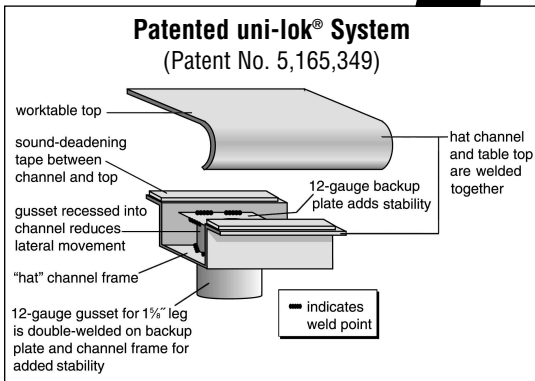

worktable with backslash and tubular base
—shown with optional drawer

Item No.: _____
Project No.: _____
S.I.S. No.: _____

Worktables with Backslash and Galvanized Tubular Base —Deluxe Series

MODELS:

- ☐ T2424GTEB-BS   ☐ T24108GTEB-BS   ☐ T3072GTEB-BS   ☐ T3660GTEB-BS
- ☐ T2430GTEB-BS   ☐ T24120GTEB-BS   ☐ T3084GTEB-BS   ☐ T3672GTEB-BS
- ☐ T2436GTEB-BS   ☐ T24132GTEB-BS   ☐ T3096GTEB-BS   ☐ T3684GTEB-BS
- ☐ T2448GTEB-BS   ☐ T24144GTEB-BS   ☐ T30108GTEB-BS   ☐ T3696GTEB-BS
- ☐ T2460GTEB-BS   ☐ T3030GTEB-BS   ☐ T30120GTEB-BS   ☐ T36108GTEB-BS
- ☐ T2472GTEB-BS   ☐ T3036GTEB-BS   ☐ T30132GTEB-BS   ☐ T36120GTEB-BS
- ☐ T2484GTEB-BS   ☐ T3048GTEB-BS   ☐ T30144GTEB-BS   ☐ T36132GTEB-BS
- ☐ T2496GTEB-BS   ☐ T3060GTEB-BS   ☐ T3648GTEB-BS   ☐ T36144GTEB-BS

Tabletop

- Patented uni-lok® gusset system (patent #5,165,349): gussets are recessed into hat channel, reducing lateral movement.
- Top reinforced with welded-on hat channel.
- Sound-deadened between top and channels.
- 4½" (114mm)-high 90° backslash with 1" (25mm) turn at 90°.
- 1½" (38mm)-diameter 180° rolled edge on front. Ends are turned down 90°, providing for flush installations when required.
- 16 gauge 300 series polished stainless steel.

Crossbracing—1¼" (38mm)-diameter

- Heavy gauge, galvanized.
- Aluminum castings join crossbraces, legs and rear brace.

Legs—1½" (41mm)-diameter

- Tables 96" (2438mm) and longer come with six legs or more.
- Heavy gauge galvanized steel.
- 1" (25mm) adjustable hi-impact plastic feet.

Options / Accessories

- ☐ Drawer
- ☐ Lock
- ☐ Casters
- ☐ Stainless steel bullet feet
- ☐ Overshelves
- ☐ Power strip (for material handling)
- ☐ Duplex receptacles
- ☐ Pot rack
- ☐ Sink
- ☐ Stabilizer Bar (for 30"- and 36"-wide tables)

EAGLE GROUP
100 Industrial Boulevard, Clayton, DE 19938-8903 USA
Phone: 302-653-3000 • Fax: 302-653-2065
www.eaglegrp.com

Foodservice Division: Phone 800-441-8440
MHC/Retail Display Divisions: Phone 800-637-5100

For custom configuration or fabrication needs, contact our **SpecFAB® Division**.
Phone: 302-653-3000 • Fax: 302-653-2065 • e-mail: quotes@eaglegrp.com

AUTOQUOTES

EG10.46B Rev. 10/15

Spec sheets available for viewing, printing or downloading from our online literature library at www.eaglegrp.com