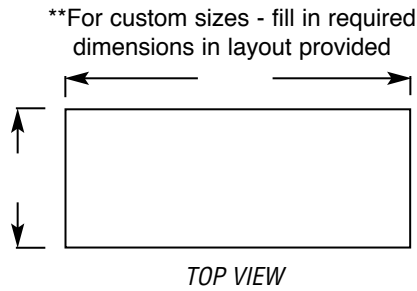

model #	# of legs	width		length		weight	
		in.	mm	in.	mm	lbs.	kg
T2424GTEB-BS	4	24"	610	24"	610	41	18.6
T2430GTEB-BS	4	24"	610	30"	762	46	20.9
T2436GTEB-BS	4	24"	610	36"	914	51	23.1
T2448GTEB-BS	4	24"	610	48"	1219	61	27.7
T2460GTEB-BS	4	24"	610	60"	1524	71	32.2
T2472GTEB-BS	4	24"	610	72"	1829	81	36.7
T2484GTEB-BS	4	24"	610	84"	2134	91	41.3
T2496GTEB-BS	6	24"	610	96"	2438	101	45.8
T24108GTEB-BS	6	24"	610	108"	2743	111	50.3
T24120GTEB-BS	6	24"	610	120"	3048	121	54.9
T24132GTEB-BS	8	24"	610	132"	3353	131	59.4
T24144GTEB-BS	8	24"	610	144"	3658	141	64.0
T3030GTEB-BS	4	30"	762	30"	762	51	23.1
T3036GTEB-BS	4	30"	762	36"	914	56	25.4
T3048GTEB-BS	4	30"	762	48"	1219	66	29.9
T3060GTEB-BS	4	30"	762	60"	1524	76	34.5
T3072GTEB-BS	4	30"	762	72"	1829	86	39.0
T3084GTEB-BS	4	30"	762	84"	2134	96	43.6
T3096GTEB-BS	6	30"	762	96"	2438	106	48.1
T30108GTEB-BS	6	30"	762	108"	2743	116	52.6
T30120GTEB-BS	6	30"	762	120"	3048	126	57.2
T30132GTEB-BS	8	30"	762	132"	3353	136	61.7
T30144GTEB-BS	8	30"	762	144"	3658	146	66.2
T3648GTEB-BS	4	36"	914	48"	1219	71	32.2
T3660GTEB-BS	4	36"	914	60"	1524	81	36.7
T3672GTEB-BS	4	36"	914	72"	1829	91	41.3
T3684GTEB-BS	4	36"	914	84"	2134	101	45.8
T3696GTEB-BS	6	36"	914	96"	2438	111	50.3
T36108GTEB-BS	6	36"	914	108"	2743	121	54.9
T36120GTEB-BS	6	36"	914	120"	3048	131	59.4
T36132GTEB-BS	8	36"	914	132"	3353	141	64.0
T36144GTEB-BS	8	36"	914	144"	3658	151	68.5

EAGLE GROUP
100 Industrial Boulevard, Clayton, DE 19938-8903 USA
Phone: 302-653-3000 • Fax: 302-653-2065
www.eaglegrp.com

Foodservice Division: Phone 800-441-8440
MHC/Retail Display Divisions: Phone 800-637-5100

Printed in U.S.A.
©2015 by Eagle Group

Rev. 10/15

Spec sheets available for viewing, printing or downloading from our online literature library at www.eaglegrp.com

Although every attempt has been made to ensure the accuracy of the information provided, we cannot be held responsible for typographical or printing errors. Information and specifications are subject to change without notice. Please confirm at time of order.