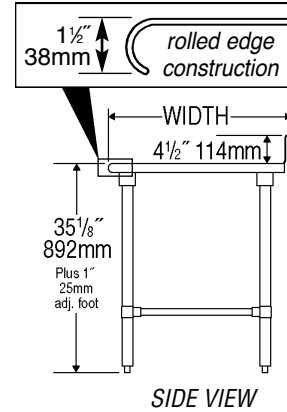

model #	# of legs	width		length		weight	
		in.	mm	in.	mm	lbs.	kg
T2424GTEB-BS	4	24"	610	24"	610	41	18.6
T2430GTEB-BS	4	24"	610	30"	762	46	20.9
T2436GTEB-BS	4	24"	610	36"	914	51	23.1
T2448GTEB-BS	4	24"	610	48"	1219	61	27.7
T2460GTEB-BS	4	24"	610	60"	1524	71	32.2
T2472GTEB-BS	4	24"	610	72"	1829	81	36.7
T2484GTEB-BS	4	24"	610	84"	2134	91	41.3
T2496GTEB-BS	6	24"	610	96"	2438	101	45.8
T24108GTEB-BS	6	24"	610	108"	2743	111	50.3
T24120GTEB-BS	6	24"	610	120"	3048	121	54.9
T24132GTEB-BS	8	24"	610	132"	3353	131	59.4
T24144GTEB-BS	8	24"	610	144"	3658	141	64.0
T3030GTEB-BS	4	30"	762	30"	762	51	23.1
T3036GTEB-BS	4	30"	762	36"	914	56	25.4
T3048GTEB-BS	4	30"	762	48"	1219	66	29.9
T3060GTEB-BS	4	30"	762	60"	1524	76	34.5
T3072GTEB-BS	4	30"	762	72"	1829	86	39.0
T3084GTEB-BS	4	30"	762	84"	2134	96	43.6
T3096GTEB-BS	6	30"	762	96"	2438	106	48.1
T30108GTEB-BS	6	30"	762	108"	2743	116	52.6
T30120GTEB-BS	6	30"	762	120"	3048	126	57.2
T30132GTEB-BS	8	30"	762	132"	3353	136	61.7
T30144GTEB-BS	8	30"	762	144"	3658	146	66.2
T3648GTEB-BS	4	36"	914	48"	1219	71	32.2
T3660GTEB-BS	4	36"	914	60"	1524	81	36.7
T3672GTEB-BS	4	36"	914	72"	1829	91	41.3
T3684GTEB-BS	4	36"	914	84"	2134	101	45.8
T3696GTEB-BS	6	36"	914	96"	2438	111	50.3
T36108GTEB-BS	6	36"	914	108"	2743	121	54.9
T36120GTEB-BS	6	36"	914	120"	3048	131	59.4
T36132GTEB-BS	8	36"	914	132"	3353	141	64.0
T36144GTEB-BS	8	36"	914	144"	3658	151	68.5

EAGLE GROUP
100 Industrial Boulevard, Clayton, DE 19938-8903 USA
Phone: 302-653-3000 • Fax: 302-653-2065
www.eaglegrp.com

Foodservice Division: Phone 800-441-8440
MHC/Retail Display Divisions: Phone 800-637-5100

Printed in U.S.A.
©2015 by Eagle Group

Rev. 10/15

Spec sheets available for viewing, printing or downloading from our online literature library at www.eaglegrp.com

Although every attempt has been made to ensure the accuracy of the information provided, we cannot be held responsible for typographical or printing errors. Information and specifications are subject to change without notice. Please confirm at time of order.